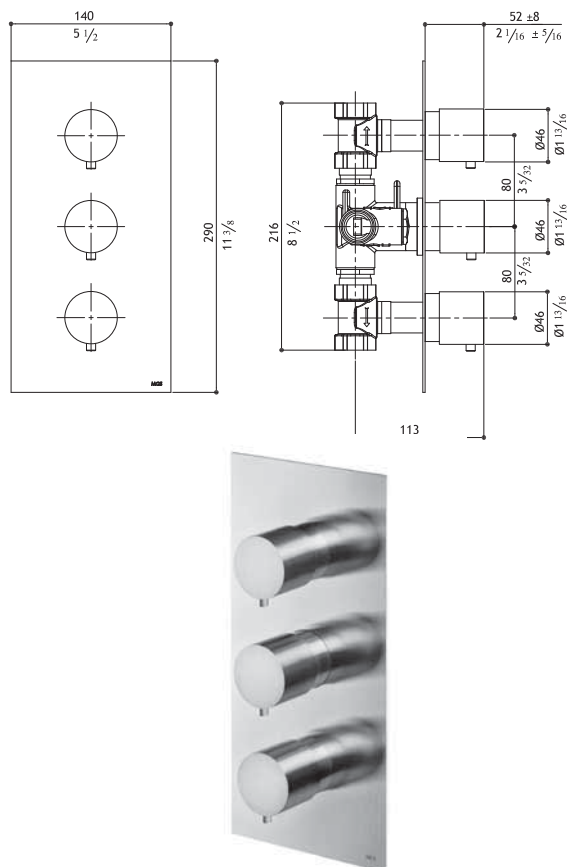

MB441N

EUR

Built-in thermostatic shower mixer - 3 knobs: temperature + 2 volume

Thermostat-Mischer, 2 Absperrventil
Miscelatore termostatico, 2 rubinetti chiusura
Mitigeur thermostatique, 2 robinets d'arrêt

Trim – Aesthetische Ausstattung – Parti estetiche – Set de finition

0441MB238V N	Matte - Gebürstet - Satinato - Mat	488.00
0441MB138V N	Polished - Glänzend - Lucido - Brillant	581.00
0441MB438V N	Black Steel	780.00
0441MB838V N	Titanium - Matte - Gebürstet - Satinato - Mat	780.00
0441MB338V N	Rose gold - Matte - Gebürstet - Satinato - Mat	880.00
0441MBC38V N	Yellow gold - Matte - Gebürstet - Satinato - Mat	880.00

Rough in valve 3/4" – includes stops - Unterputz 3/4"
Partie encastrée 3/4" - Parte incasso 3/4"

SV9INC.221 EU 659.00

Valves extension kit - Verlängerungsstange für Griff
Rallonges raccordement poignées - Prolunghe aste manopole

SV9KPM.226 34mm 139.00

MB442N