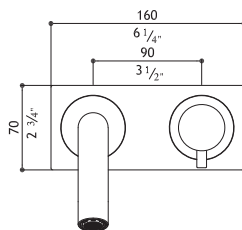

Single lever mixer and spout wall mounted

Wand - Hebelmischer

Miscelatore monocomando a canna da muro

Mitigeur mural monocommande

0521ER238C	Matte - Gebürstet - Satinato - Mat	615.00
0521ER138C	Polished - Glänzend - Lucido - Brillant	675.00
0521ER438C	Black Steel	985.00
0521ER838C	Titanium - Matte - Gebürstet - Satinato - Mat	985.00
0521ER338C	Rose gold - Matte - Gebürstet - Satinato - Mat	1,075.00
0521ERC38C	Yellow gold - Matte - Gebürstet - Satinato - Mat	1,075.00

G1/2" universal rough-in valve for two hole wall mounted mixer

G1/2" universal Unterputz Einheit für 2 - Loch Wandmischer

G1/2" Parte incasso universale per miscelatori 2 fori da muro

G1/2" Partie encastrée universal pour mitigeur 2 trous à mur

X69.1082 EU 452.00

Valves extension kit 15 mm - Verlängerungsset UP - Einheit 15 mm

Rallonges raccordement poignées 15 mm - Prolunghe asta manopole 15 mm

SV9KPI.357 149,00

OPTIONAL

Rectangular plate for 2 hole mixer - 160 x 70 mm

Rechteckige Platte für 2-Loch-Mischer - 160 x 70 mm

Piastra rettangolare per miscelatore 2 fori - 160 x 70 mm

Plaque rectangulaire pour mélangeur 2 trous - 160 x 70 mm

SX2PEC.352 **Matte** - Gebürstet - Satinato - Mat 98.00

SX1PEC.352 **Polished** - Glänzend - Lucido - Brillant 109.00

SX4PEC.352 **Black Steel** 159.00

SX8PEC.352 **Titanium - Matte** - Gebürstet - Satinato - Mat 159.00

SX3PEC.352 **Rose gold - Matte** - Gebürstet - Satinato - Mat 176.00

SXCPEC.352 **Yellow gold - Matte** - Gebürstet - Satinato - Mat 176.00