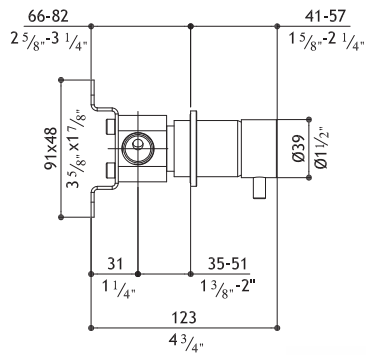

Built-in shower mixer - trim ring Ø 54 mm

Unterputz-Dusche - Glied Ø 54 mm
Miscelatore doccia da incasso - basetta Ø 54 mm
Mitigeur encastré - anneau Ø 54 mm

0460MB238V T	Matte - Gebürstet - Satinato - Mat	254.00
0460MB138V T	Polished - Glänzend - Lucido - Brillant	275.00
0460MB438V T	Black Steel	385.00
0460MB838V T	Titanium - Matte - Gebürstet - Satinato - Mat	385.00
0460MB338V T	Rose gold - Matte - Gebürstet - Satinato - Mat	415.00
0460MBC38V T	Yellow gold - Matte - Gebürstet - Satinato - Mat	415.00

B5

Built-in shower mixer - trim ring Ø 50 mm

Unterputz-Dusche - Glied Ø 50 mm
Miscelatore doccia da incasso - basetta Ø 50 mm
Mitigeur encastré - anneau Ø 50 mm

0460MB238V TB5	Matte - Gebürstet - Satinato - Mat	254.00
0460MB138V TB5	Polished - Glänzend - Lucido - Brillant	275.00
0460MB438V TB5	Black Steel	385.00
0460MB838V TB5	Titanium - Matte - Gebürstet - Satinato - Mat	385.00
0460MB338V TB5	Rose gold - Matte - Gebürstet - Satinato - Mat	415.00
0460MBC38V TB5	Yellow gold - Matte - Gebürstet - Satinato - Mat	415.00