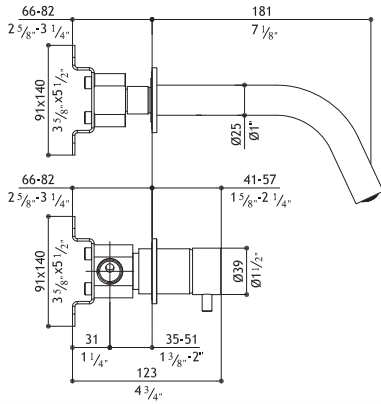

Single lever mixer and spout wall mounted

Wand - Hebelmischer
Miscelatore monocomando a canna da muro
Mitigeur mural monocommande

0521MB238B T	Matte - Gebürstet - Satinato - Mat	555.00
0521MB138B T	Polished - Glänzend - Lucido - Brillant	605.00
0521MB438B T	Black Steel	895.00
0521MB838B T	Titanium - Matte - Gebürstet - Satinato - Mat	895.00
0521MB338B T	Rose gold - Matte - Gebürstet - Satinato - Mat	985.00
0521MBC38B T	Yellow gold - Matte - Gebürstet - Satinato - Mat	985.00

G1/2" universal rough-in valve for two hole wall mounted mixer
G1/2" universal Unterputz Einheit für 2 - Loch Wandmischer
G1/2" Parte incasso universale per miscelatori 2 fori da muro
G1/2" Partie encastrée universal pour mitigeur 2 trous à mur

X69.1082 EU		452.00

Valves extension kit 15 mm - Verlängerungsset UP - Einheit 15 mm
Rallonges raccordement poignées 15 mm - Prolunghe asta manopole 15 mm

SV9KPI.357		149,00

OPTIONAL

Rectangular plate for 2 hole mixer - 160 x 70 mm
Rechteckige Platte für 2-Loch-Mischer - 160 x 70 mm
Piastra rettangolare per miscelatore 2 fori - 160 x 70 mm
Plaque rectangulaire pour mélangeur 2 trous - 160 x 70 mm

SX2PEC.352	Matte - Gebürstet - Satinato - Mat	98.00
SX1PEC.352	Polished - Glänzend - Lucido - Brillant	109.00
SX4PEC.352	Black Steel	159.00
SX8PEC.352	Titanium - Matte - Gebürstet - Satinato - Mat	159.00
SX3PEC.352	Rose gold - Matte - Gebürstet - Satinato - Mat	176.00
SXCPEC.352	Yellow gold - Matte - Gebürstet - Satinato - Mat	176.00