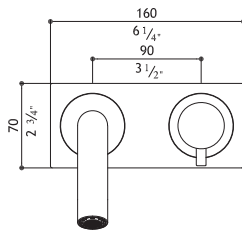

Single lever mixer and spout wall mounted

Wand - Hebelmischer
Miscelatore monocomando a canna da muro
Mitigeur mural monocommande

0521MB238B T	Matte - Gebürstet - Satinato - Mat	555.00
0521MB138B T	Polished - Glänzend - Lucido - Brillant	605.00
0521MB438B T	Black Steel	895.00
0521MB838B T	Titanium - Matte - Gebürstet - Satinato - Mat	895.00
0521MB338B T	Rose gold - Matte - Gebürstet - Satinato - Mat	985.00
0521MBC38B T	Yellow gold - Matte - Gebürstet - Satinato - Mat	985.00

G1/2" universal rough-in valve for two hole wall mounted mixer
G1/2" universal Unterputz Einheit für 2 - Loch Wandmischer
G1/2" Parte incasso universale per miscelatori 2 fori da muro
G1/2" Partie encastrée universal pour mitigeur 2 trous à mur

X69.1082 EU		452.00

Valves extension kit 15 mm - Verlängerungsset UP - Einheit 15 mm
Rallonges raccordement poignées 15 mm - Prolunghe asta manopole 15 mm

SV9KPI.357		149,00

OPTIONAL

Rectangular plate for 2 hole mixer - 160 x 70 mm
Rechteckige Platte für 2-Loch-Mischer - 160 x 70 mm
Piastra rettangolare per miscelatore 2 fori - 160 x 70 mm
Plaque rectangulaire pour mélangeur 2 trous - 160 x 70 mm

SX2PEC.352	Matte - Gebürstet - Satinato - Mat	98.00
SX1PEC.352	Polished - Glänzend - Lucido - Brillant	109.00
SX4PEC.352	Black Steel	159.00
SX8PEC.352	Titanium - Matte - Gebürstet - Satinato - Mat	159.00
SX3PEC.352	Rose gold - Matte - Gebürstet - Satinato - Mat	176.00
SXCPEC.352	Yellow gold - Matte - Gebürstet - Satinato - Mat	176.00