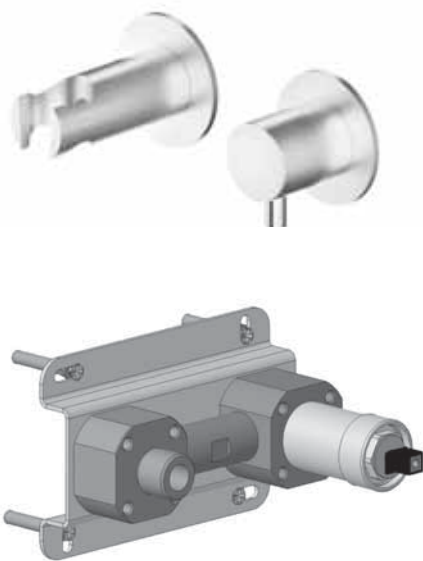

Single lever mixer with hand shower outlet & holder

Hebelmischer mit Handbrausehaken und Wasseranschluss

Gancio doccia con presa d'acqua

Crochet pour douchette avec prise d'eau

Trim – Aesthetische Ausstattung – Parti estetiche – Set de finition

0459MB238V T	Matte - Gebürstet - Satinato - Mat	450.00
0459MB138V T	Polished - Glänzend - Lucido - Brillant	495.00
0459MB438V T	Black Steel	725.00
0459MB838V T	Titanium - Matte - Gebürstet - Satinato - Mat	725.00
0459MB338V T	Rose gold - Matte - Gebürstet - Satinato - Mat	785.00
0459MBC38V T	Yellow gold - Matte - Gebürstet - Satinato - Mat	785.00

No waste included: see AC990 - AC996
Ohne Ablaufgarnitur: siehe AC990 - AC996
Senza scarico: vedi AC990 - AC996
Sans garniture de vidage: voir AC990 - AC996

G1/2" universal rough-in valve for two hole wall mounted mixer

G1/2" universal Unterputz Einheit für 2 - Loch Wandmischer

G1/2" Parte incasso universale per miscelatori 2 fori da muro

G1/2" Partie encastrée universal pour mitigeur 2 trous à mur

X69.1082 EU	452.00

Valves extension kit 15 mm - Verlängerungsset UP - Einheit 15 mm

Rallonges raccordement poignées 15 mm - Prolunghe asta manopole 15 mm

SV9KPI.357	149,00

OPTIONAL

Rectangular plate for 2 hole mixer - 160 x 70 mm

Rechteckige Platte für 2-Loch-Mischer - 160 x 70 mm

Piastra rettangolare per miscelatore 2 fori - 160 x 70 mm

Plaque rectangulaire pour mélangeur 2 trous - 160 x 70 mm

SX2PEC.352	Matte - Gebürstet - Satinato - Mat	98.00
SX1PEC.352	Polished - Glänzend - Lucido - Brillant	109.00
SX4PEC.352	Black Steel	159.00
SX8PEC.352	Titanium - Matte - Gebürstet - Satinato - Mat	159.00
SX3PEC.352	Rose gold - Matte - Gebürstet - Satinato - Mat	176.00
SXCPEC.352	Yellow gold - Matte - Gebürstet - Satinato - Mat	176.00