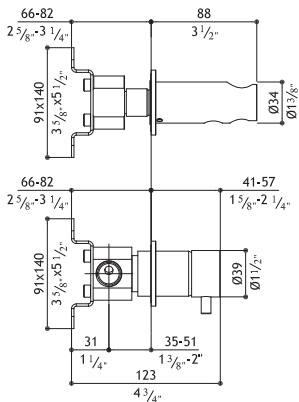

Single lever mixer with hand shower outlet & holder

Hebelmischer mit Handbrausehaken und Wasseranschluss

Gancio doccia con presa d'acqua

Crochet pour douchette avec prise d'eau

Trim – Aesthetische Ausstattung – Parti estetiche – Set de finition

0459MB238V T	Matte - Gebürstet - Satinato - Mat	450.00
0459MB138V T	Polished - Glänzend - Lucido - Brillant	495.00
0459MB438V T	Black Steel	725.00
0459MB838V T	Titanium - Matte - Gebürstet - Satinato - Mat	725.00
0459MB338V T	Rose gold - Matte - Gebürstet - Satinato - Mat	785.00
0459MBC38V T	Yellow gold - Matte - Gebürstet - Satinato - Mat	785.00

No waste included: see AC990 - AC996
Ohne Ablaufgarnitur: siehe AC990 - AC996
Senza scarico: vedi AC990 - AC996
Sans garniture de vidage: voir AC990 - AC996

G1/2" universal rough-in valve for two hole wall mounted mixer

G1/2" universal Unterputz Einheit für 2 - Loch Wandmischer

G1/2" Parte incasso universale per miscelatori 2 fori da muro

G1/2" Partie encastrée universal pour mitigeur 2 trous à mur

X69.1082 EU	452.00

Valves extension kit 15 mm - Verlängerungsset UP - Einheit 15 mm

Rallonges raccordement poignées 15 mm - Prolunghe asta manopole 15 mm

SV9KPI.357	149,00

OPTIONAL

Rectangular plate for 2 hole mixer - 160 x 70 mm

Rechteckige Platte für 2-Loch-Mischer - 160 x 70 mm

Piastra rettangolare per miscelatore 2 fori - 160 x 70 mm

Plaque rectangulaire pour mélangeur 2 trous - 160 x 70 mm

SX2PEC.352	Matte - Gebürstet - Satinato - Mat	98.00
SX1PEC.352	Polished - Glänzend - Lucido - Brillant	109.00
SX4PEC.352	Black Steel	159.00
SX8PEC.352	Titanium - Matte - Gebürstet - Satinato - Mat	159.00
SX3PEC.352	Rose gold - Matte - Gebürstet - Satinato - Mat	176.00
SXCPEC.352	Yellow gold - Matte - Gebürstet - Satinato - Mat	176.00