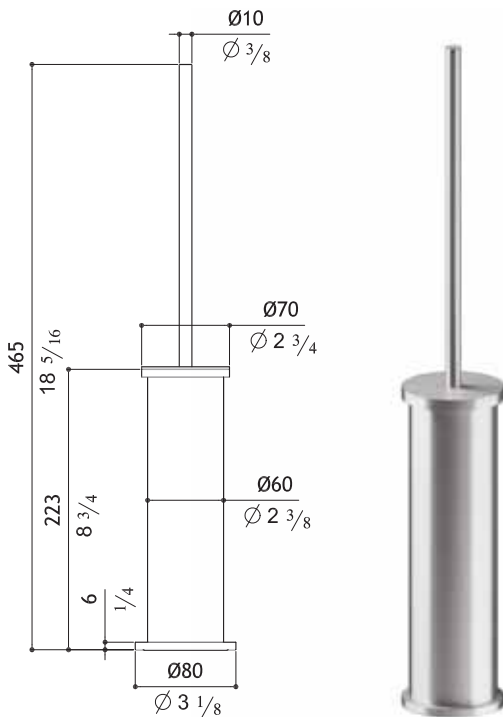

Toilet brush holder
WC Bürstengarnitur
Porta scopino
Brosse WC