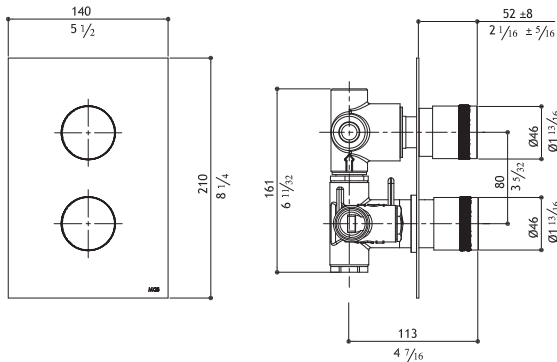

Built-in thermostatic shower mixer - 2 knobs: temperature + 3 way volume control

Thermostat-Mischer und Dreiweg-Hahn mit stop
Miscelatore termostatico, rubinetto 3 vie con arresto
Mitigeur thermostatique, robinet 3 vois avec arrêt

Trim – Aesthetische Ausstattung – Parti estetiche – Set de finition

0449ER238V	Matte - Gebürstet - Satinato - Mat	422.00
0449ER138V	Polished - Glänzend - Lucido - Brillant	515.00
0449ER438V	Black Steel	630.00
0449ER838V	Titanium - Matte - Gebürstet - Satinato - Mat	630.00
0449ER338V	Rose gold - Matte - Gebürstet - Satinato - Mat	690.00
0449ERC38V	Yellow gold - Matte - Gebürstet - Satinato - Mat	690.00

Rough in valve 3/4" – includes stops - Unterputz 3/4"
Partie encastrée 3/4" - Parte incasso 3/4"

SV9INC.275 EU 850.00

Valves extension kit - Verlängerungsstange für Griff
Rallonges raccordement poignées - Prolunghe aste manopole

SV9KPM.233 34 mm 124.00