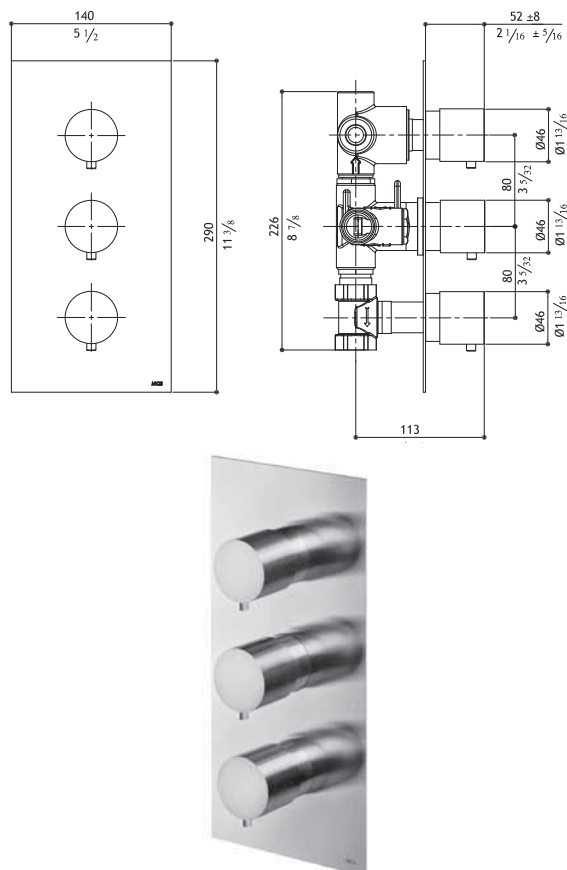

Built-in thermostatic shower mixer - 3 knobs: temperature, volume, 2 way volume controls

Thermostat-Mischer, 1 Absperrventil, Zweiweg-Hahn mit stop
Miscelatore termostatico, 1 rubinetto chiusura, rubinetto 2 vie con arresto
Mitigeur thermostatique, 1 robinet d'arrêt, robinet 2 vois avec arrêt

Trim – Aesthetische Ausstattung – Parti estetiche – Set de finition

0442MB238V N	Matte - Gebürstet - Satinato - Mat	488.00
0442MB138V N	Polished - Glänzend - Lucido - Brillant	581.00
0442MB438V N	Black Steel	780.00
0442MB838V N	Titanium - Matte - Gebürstet - Satinato - Mat	780.00
0442MB338V N	Rose gold - Matte - Gebürstet - Satinato - Mat	880.00
0442MBC38V N	Yellow gold - Matte - Gebürstet - Satinato - Mat	880.00

Rough in valve 3/4" – includes stops - Unterputz 3/4"
Partie encastrée 3/4" - Parte incasso 3/4"

SV9INC.222 EU 824.00

Valves extension kit - Verlängerungsstange für Griff
Rallonges raccordement poignées - Prolunghe aste manopole
34mm

SV9KPM.226 34mm 139.00