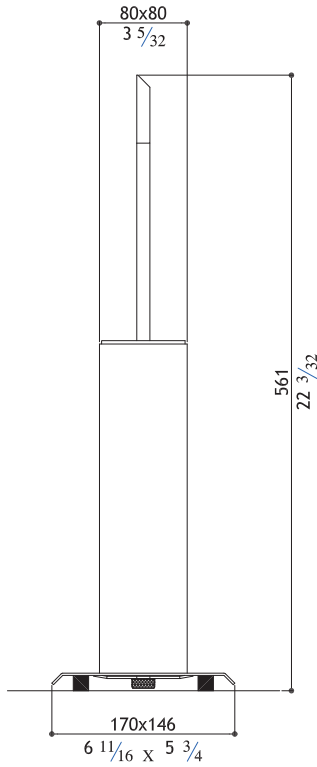

Toilet brush holder
WC Bürstengarnitur
Porta scopino
Brosse WC