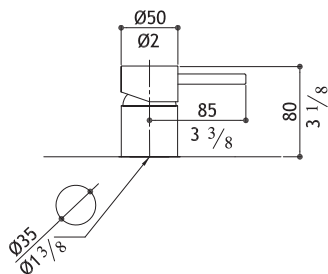

Bathtub mixer - deck mounted

Wannenbatterie – für Wannenrandmontage

Miscelatore bordo vasca

Mélangeur bain – montage sur gorge

0515MB238C	Matte - Gebürstet - Satinato - Mat	450.00
0515MB138C	Polished - Glänzend - Lucido - Brillant	490.00
0515MB438C	Black Steel	890.00
0515MB838C	Titanium - Matte - Gebürstet - Satinato - Mat	890.00
0515MB338C	Rose gold - Matte - Gebürstet - Satinato - Mat	990.00
0515MBC38C	Yellow gold - Matte - Gebürstet - Satinato - Mat	990.00